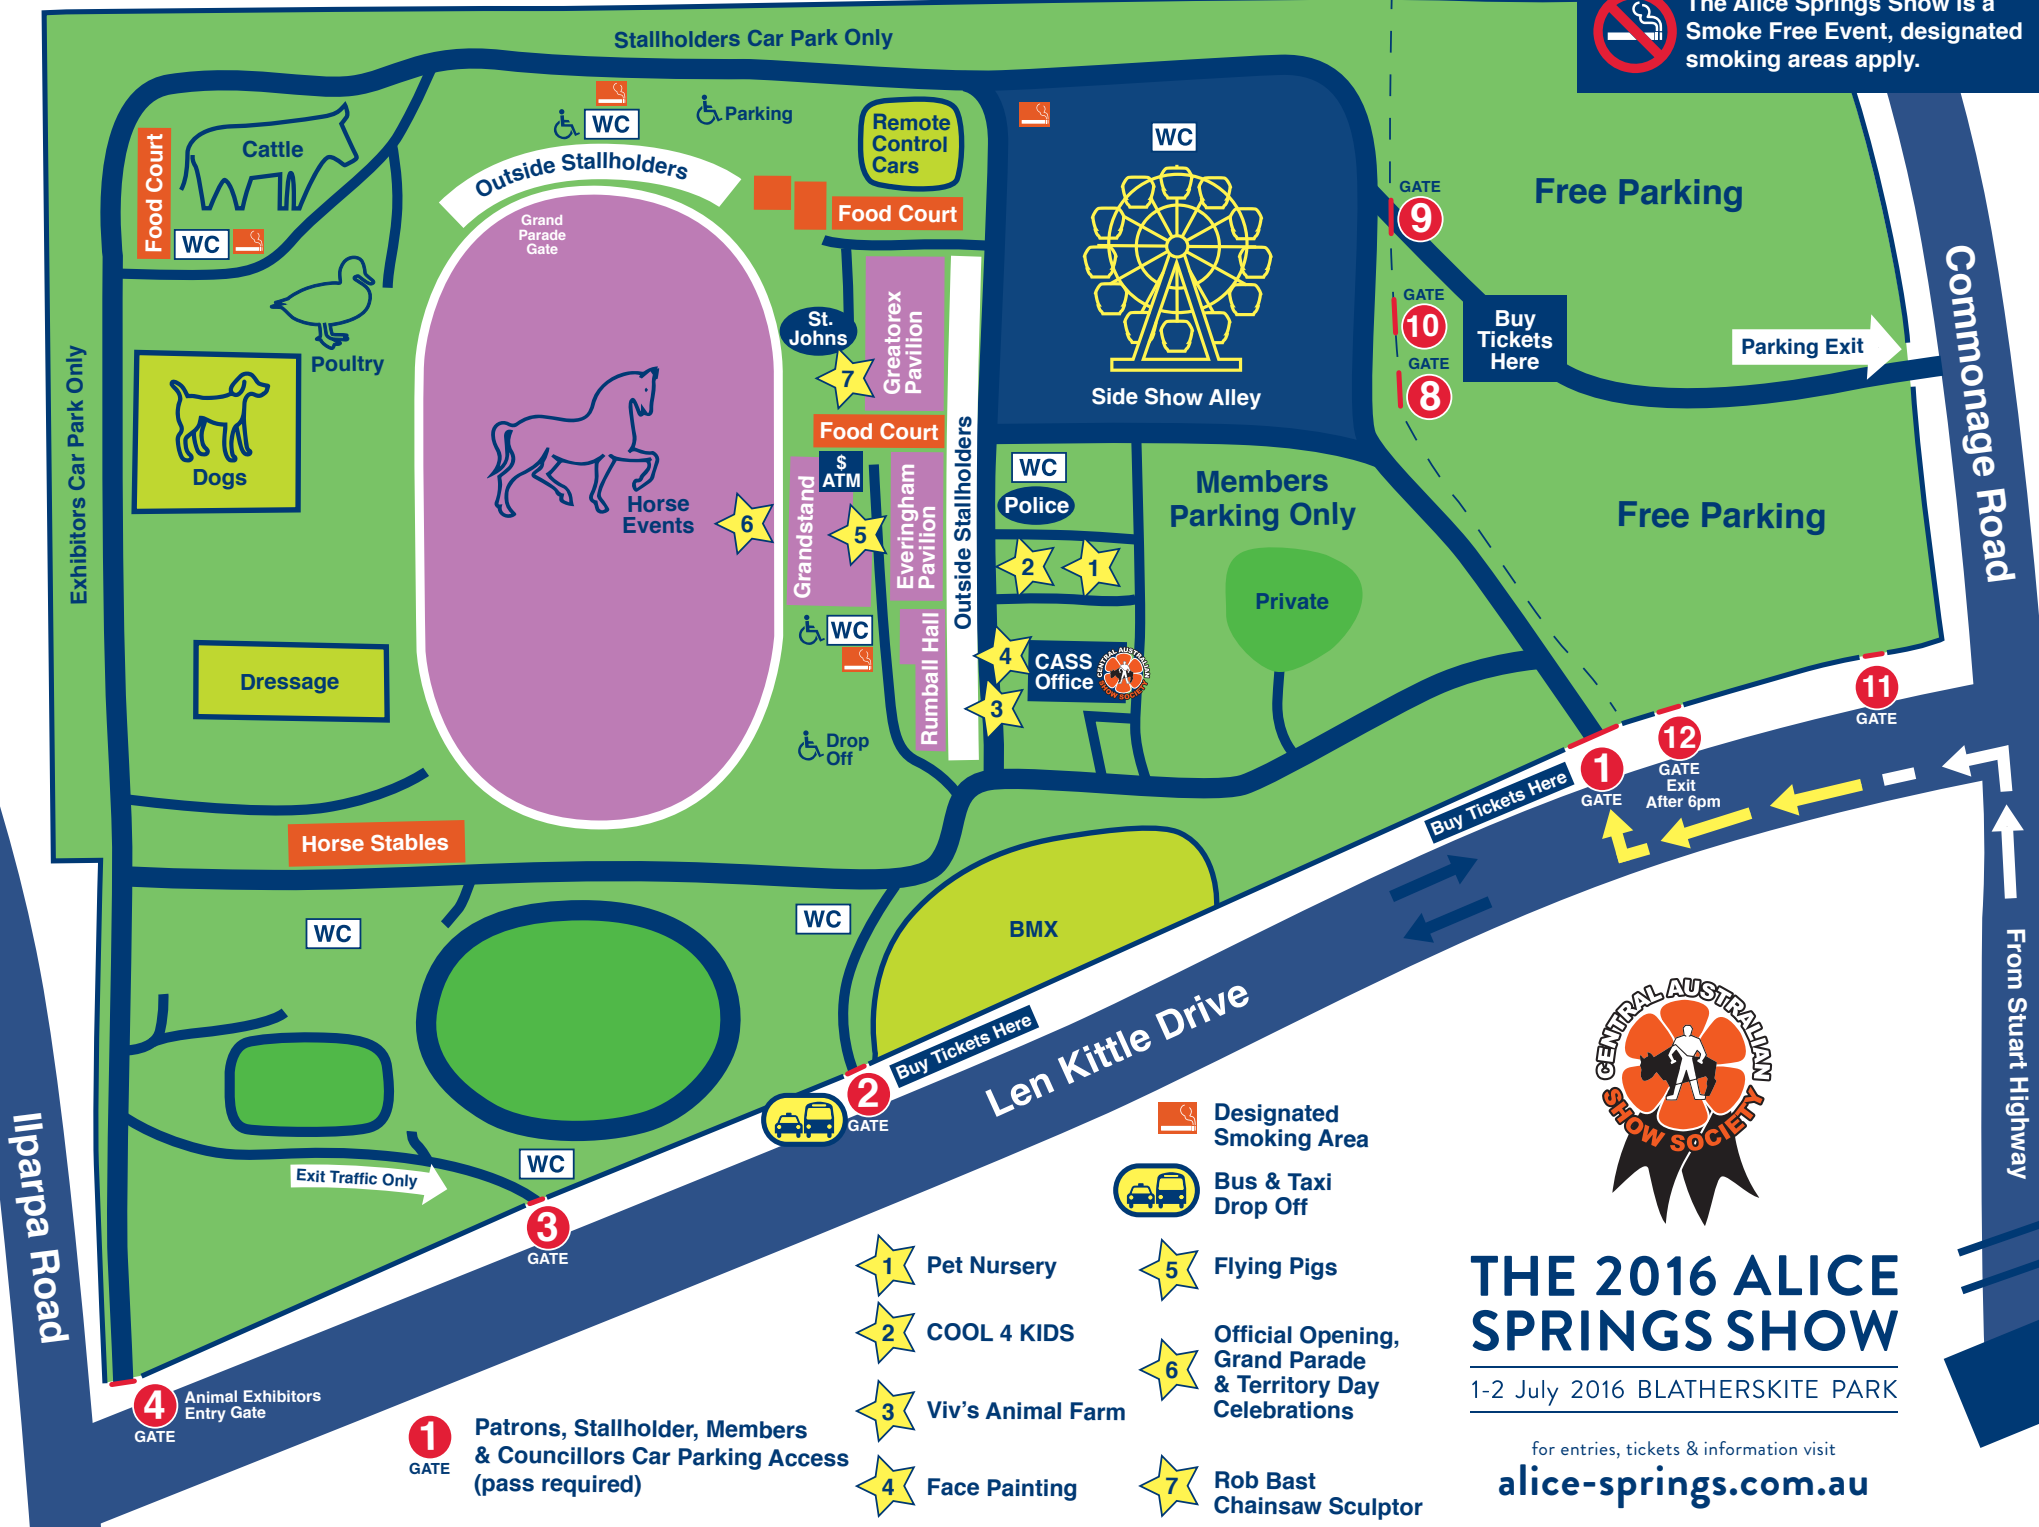


 The Alice Springs Show is a Smoke Free Event, designated smoking areas apply.

-  1 Pet Nursery
-  2 COOL 4 KIDS
-  3 Viv's Animal Farm
-  4 Face Painting
-  5 Flying Pigs
-  6 Official Opening, Grand Parade & Territory Day Celebrations
-  7 Rob Bast Chainsaw Sculptor

### SATURDAY 2<sup>nd</sup> July

Constant loop, starting times from Lyndavale Drive  
**8:30AM, 10:30AM, 12:30PM,  
2:30PM & 4:30PM**  
Last bus leaving the Showground  
**7:45PM**

**TERRITORY DAY**  
*It's Our Day*

### FRIDAY 1<sup>st</sup> July

Pet Nursery	9AM - 5PM
COOL 4 KIDS Music Concert	10AM, 12PM, 2PM
Viv's Animal Farm	8:30AM - 7PM
- Bottle Feeding	9AM, 5PM
- Educational Workshop	10AM, 11:30AM, 2:30PM, 4PM
Face Painters	9AM - 11AM, 1PM - 3PM
George the Farmer	9:30AM (Meat Hall), 11:00AM (Cattle Show Ring), 2:30PM (Grand Parade)
Rob Bast Chain Saw Sculptor	9AM - 4PM
Flying Pigs	10:45AM, 12:45PM, 3:45PM
Official Opening & Grand Parade	2:30PM
Territory Day Celebrations	FROM 5:30PM (free entry to Show Grounds)
<b>TERRITORY DAY FIREWORKS</b>	<b>7:15PM</b>

### SATURDAY 2<sup>nd</sup> July

Pet Nursery	9AM - 4PM
COOL 4 KIDS Music Concert	10AM, 12PM, 2PM
Viv's Animal Farm	8:30AM - 7PM
- Bottle Feeding	9AM, 5PM
- Educational Workshop	10AM, 11:30AM, 2:30PM, 4PM
Face Painters	9AM - 11AM, 1PM - 3PM
George the Farmer	10:00AM (Cattle Show Ring), 1PM (Meat Hall), 3PM (Cattle Show Ring)
Rob Bast Chain Saw Sculptor	9AM - 4PM
Flying Pigs	11AM, 1:15PM, 4PM
Concert: Late Scratching	5PM - 7PM (NO FIREWORKS)