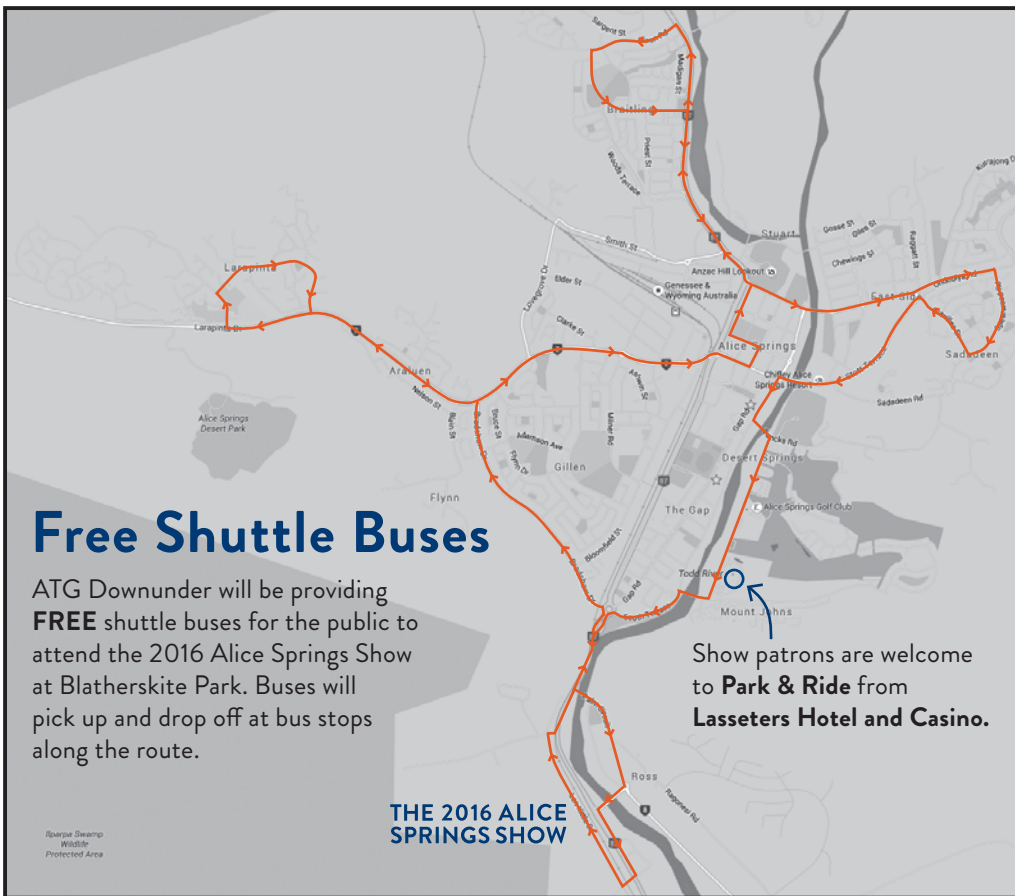

THE 2016 ALICE SPRINGS SHOW

Free Shuttle Buses

ATG Downunder will be providing **FREE** shuttle buses for the public to attend the 2016 Alice Springs Show at Blatherskite Park. Buses will pick up and drop off at bus stops along the route.

THE 2016 ALICE SPRINGS SHOW

FRIDAY 1st July

Constant loop, starting times from Lyndavale Drive
**8:30AM, 10:30AM, 12:30PM,
2:30PM & 4:30PM**
Last bus leaving the Showground after the fireworks
7:45PM

SATURDAY 2nd July

Constant loop, starting times from Lyndavale Drive
**8:30AM, 10:30AM, 12:30PM,
2:30PM & 4:30PM**
Last bus leaving the Showground
7:45PM

TERRITORY DAY
It's Our Day

Celebrate the Territory achieving self-government in 1978 with fireworks and entertainment at the Alice Springs Show on Friday night.
Find out what's on at territoryday.nt.gov.au

ENTERTAINMENT SCHEDULE

FRIDAY 1st July

Pet Nursery	9AM - 5PM
COOL 4 KIDS Music Concert	10AM, 12PM, 2PM
Viv's Animal Farm	8:30AM - 7PM
- Bottle Feeding	9AM, 5PM
- Educational Workshop	10AM, 11:30AM, 2:30PM, 4PM
Face Painters	9AM - 11AM, 1PM - 3PM
George the Farmer	9:30AM (Meat Hall), 11:00AM (Cattle Show Ring), 2:30PM (Grand Parade)
Rob Bast Chain Saw Sculptor	9AM - 4PM
Flying Pigs	10:45AM, 12:45PM, 3:45PM
Official Opening & Grand Parade	2:30PM
Territory Day Celebrations	FROM 5:30PM (free entry to Show Grounds)
TERRITORY DAY FIREWORKS	7:15PM

SATURDAY 2nd July

Pet Nursery	9AM - 4PM
COOL 4 KIDS Music Concert	10AM, 12PM, 2PM
Viv's Animal Farm	8:30AM - 7PM
- Bottle Feeding	9AM, 5PM
- Educational Workshop	10AM, 11:30AM, 2:30PM, 4PM
Face Painters	9AM - 11AM, 1PM - 3PM
George the Farmer	10:00AM (Cattle Show Ring), 1PM (Meat Hall), 3PM (Cattle Show Ring)
Rob Bast Chain Saw Sculptor	9AM - 4PM
Flying Pigs	11AM, 1:15PM, 4PM
Concert: Late Scratching	5PM - 7PM (NO FIREWORKS)

TRADITION + COMMUNITY + FAMILY FUN